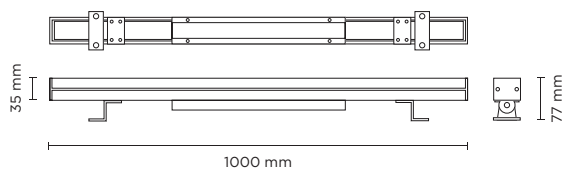

402708 **GRAZER-24 1000 RGBW / TUNABLE WHITE**

light source	light beam options	lumen output (lm)
RGBW		
high-power led	20° / 40° / 60° / 15x60° / 15x25°	2.160
Tunable white		
high-power led	20° / 40° / 60° / 15x60° / 15x25°	2.808

Technical data

Wattage	48 WATT
Voltage	24V DC
Length	1.000 mm
Light source	Nr. 24 CREE LED
Gross weight	3,00 Kg