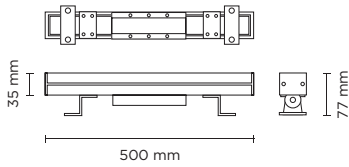

402705 **GRAZER-9 500 RGBW / TUNABLE WHITE**

light source	light beam options	lumen output (lm)
RGBW		
high-power led	20° / 40° / 60° / 15x60° / 15x25°	810
Tunable white		
high-power led	20° / 40° / 60° / 15x60° / 15x25°	1.134

Technical data

Wattage	18 WATT
Voltage	24V DC
Length	500 mm
Light source	Nr. 9 CREE LED
Gross weight	2,00 Kg