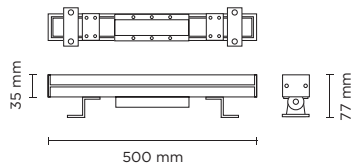

## GRAZER RGBW / TUNABLE WHITE

Linear wall mounted luminaire for outdoor installation for façade/wall grazing, length 500 mm or 1.000mm, interface DMX 512. Anodized extruded copper-free aluminium body, tempered safety glass, moulded silicone gasket and stainless steel screws. Remote 24V DC driver needed, with 9 to 24 multi-chip CREE LED. IP66 rating.

### Technical data

IP Rating	IP66
IK Rating	IK08
Material	Extruded aluminum
Remote driver	Constant voltage 24V DC
Gasket	Silicone rubber
Glass	Tempered
Power cable:	Input and output power cable for loop-in/loop-out installation, supplied with male and female connector

**Technical data**

Wattage	18 WATT
Voltage	24V DC
Length	500 mm
Light source	Nr. 9 CREE LED
Gross weight	2,00 Kg

**402706** **GRAZER-12 500 RGBW / TUNABLE WHITE**

light source	light beam options	lumen output (lm)
<b>RGBW</b>		
high-power led	20° / 40° / 60° / 15x60° / 15x25°	1.080
<b>Tunable white</b>		
high-power led	20° / 40° / 60° / 15x60° / 15x25°	1.404

**Technical data**

Wattage	24 WATT
Voltage	24V DC
Length	500 mm
Light source	Nr. 12 CREE LED
Gross weight	2,00 Kg

**402707** **GRAZER-18 1000 RGBW / TUNABLE WHITE**

light source	light beam options	lumen output (lm)
<b>RGBW</b>		
high-power led	20° / 40° / 60° / 15x60° / 15x25°	1.620
<b>Tunable white</b>		
high-power led	20° / 40° / 60° / 15x60° / 15x25°	2.106