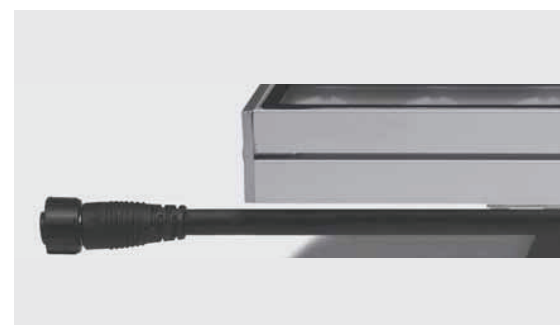

Technical features

Technical data

IP Rating	IP66
IK Rating	IK08
Material	Extruded aluminum
Remote driver	Constant voltage 24V DC
Gasket	Silicone rubber
Glass	Tempered
Power cable:	Input and output power cable for loop-in/loop-out installation, supplied with male and female connector