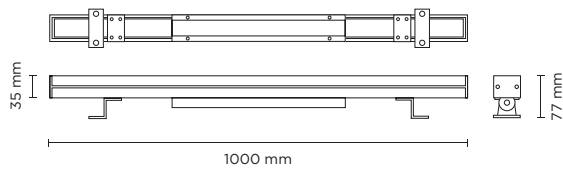

## GRAZER RGBW / TUNABLE WHITE

Linear wall mounted luminaire for outdoor installation for façade/wall grazing, length 500 mm or 1.000mm, interface DMX 512. Anodized extruded copper-free aluminium body, tempered safety glass, moulded silicone gasket and stainless steel screws. Remote 24V DC driver needed, with 9 to 24 multi-chip CREE LED. IP66 rating.

**Technical data**

Wattage	18 WATT
Voltage	24V DC
Length	500 mm
Light source	Nr. 9 CREE LED
Gross weight	2,00 Kg

**402706** **GRAZER-12 500 RGBW / TUNABLE WHITE**

light source	light beam options	lumen output (lm)
<b>RGBW</b>		
high-power led	20° / 40° / 60° / 15x60° / 15x25°	1.080
<b>Tunable white</b>		
high-power led	20° / 40° / 60° / 15x60° / 15x25°	1.404

**Technical data**

Wattage	24 WATT
Voltage	24V DC
Length	500 mm
Light source	Nr. 12 CREE LED
Gross weight	2,00 Kg

**402707** **GRAZER-18 1000 RGBW / TUNABLE WHITE**

light source	light beam options	lumen output (lm)
<b>RGBW</b>		
high-power led	20° / 40° / 60° / 15x60° / 15x25°	1.620
<b>Tunable white</b>		
high-power led	20° / 40° / 60° / 15x60° / 15x25°	2.106